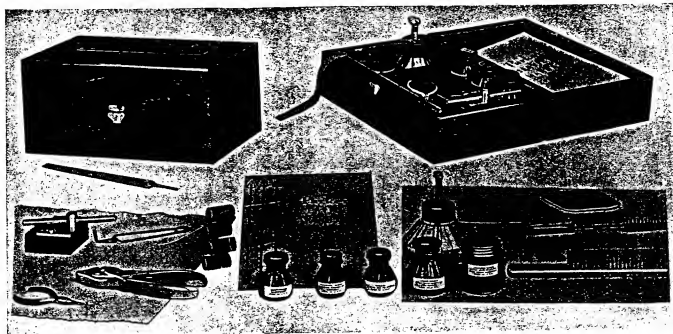

PARKER REPAIR TOOL CABINET No. 966

The Repair Tool Cabinet No. 966, illustrated below, contains the necessary tools to satisfactorily repair all Parker pens. The cabinet is made of wood and measures approximately $9\frac{1}{4} \times 6\frac{1}{4} \times 4\frac{1}{2}$ ". Its weight complete is $4\frac{1}{2}$ lbs.

Contains:	Price	
	Net	
1 Vacuumatic Fitting Block	$1.50	
1 Bernard Pliers	1.85	
1 Flat Nose Pliers, thin point	1.20	
1 Flat Brush, for feeds	.25	
1 Flat File	.20	
1 Round Brush, for caps	.10	
1 Alcohol Lamp	.10	
1 Polishing Cloth	.10	
1 Hubert Rouge Paper	.05	
1 Bottle Vacuumatic Cement	.05	
		.05
1 Bottle Diaphragm Lubricant		.05
1 Bottle Shellac, for sacs		.05
1 Bottle Liquid Polish		.05
1 Oz. Rouge, gold polish		.05
1 Sac Stretcher		.05
4 Pieces Rubber Tubing @ .01		.04
1 Piece flat rubber, $2\frac{1}{4} \times 3$		.01
1 Wood Cabinet		1.50
1 Service Manual No. 5115		.05

Total.....$6.70

Special Price, complete $6.00 net.